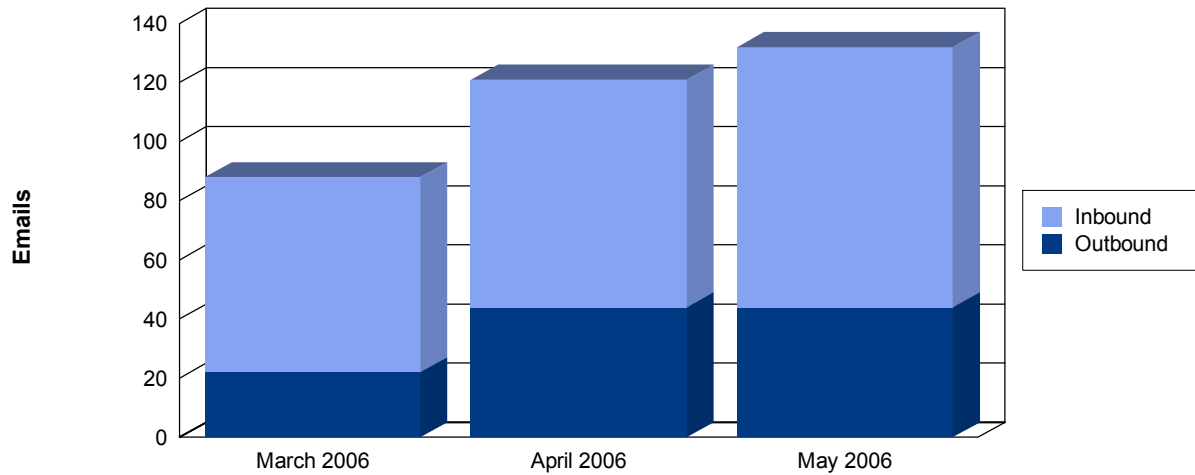

Report Title: Monthly email traffic
Description: The "Monthly email traffic" report shows the amount of inbound and outbound emails per month for the selected period.
Generated on: 1/10/2007
For period: 3/1/2006 - 5/31/2006

Email Traffic

Date	Inbound	Outbound
March 2006	66	22
April 2006	77	44
May 2006	88	44
	231	110