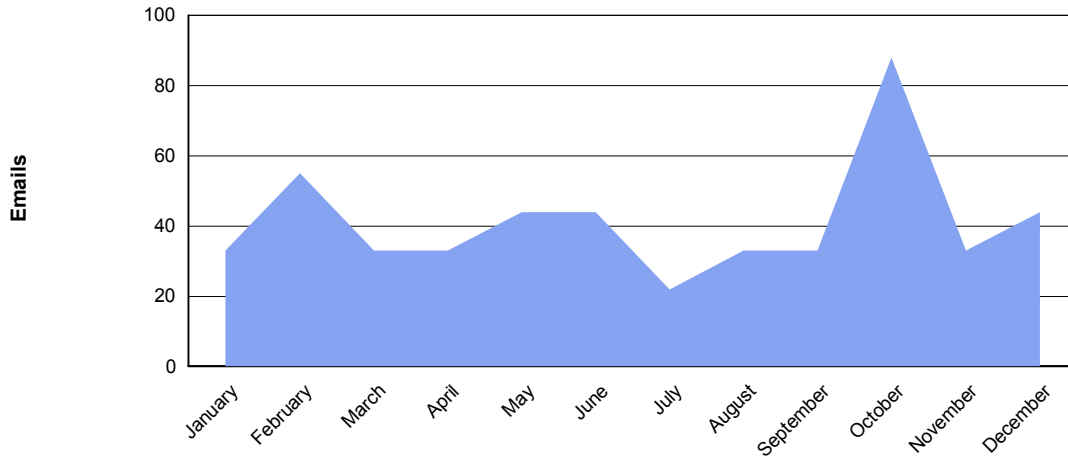

Report Title: Blocked emails per month - Composite
Description: The "Blocked emails per month" report shows the composite amount of blocked emails per month for the selected period.
Generated on: 1/10/2007
For period: 1/10/2005 - 1/10/2007

Blocked emails

Month	Blocked Emails
January	33
February	55
March	33
April	33
May	44
June	44
July	22
August	33
September	33
October	88
November	33
December	44
495	